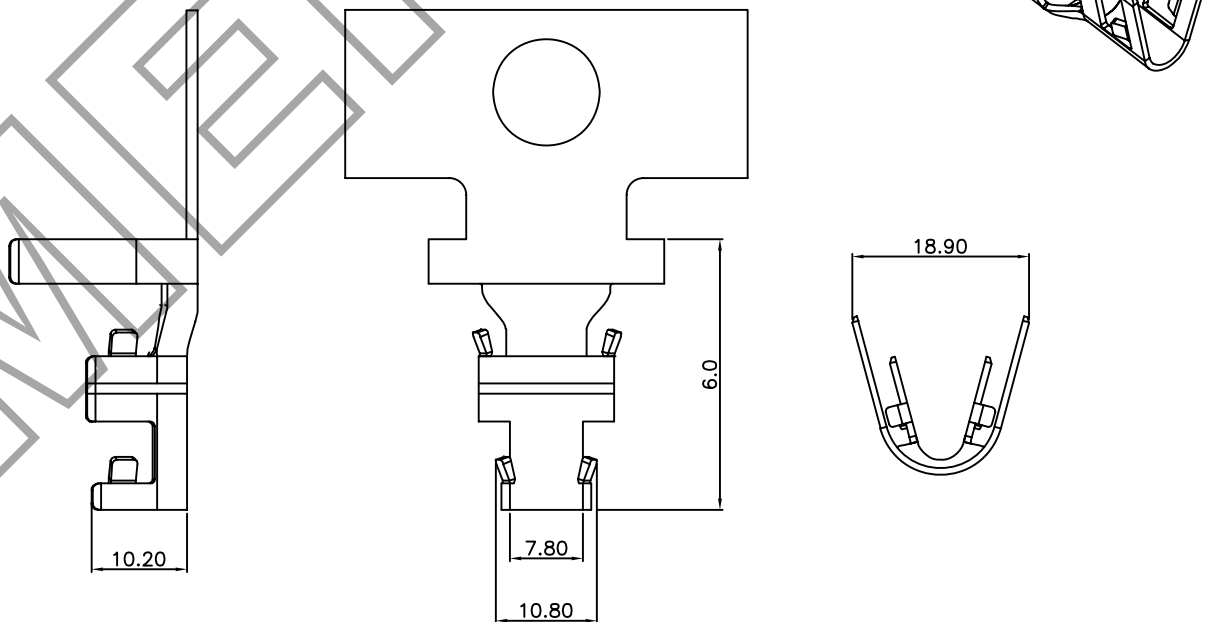

B1800-T — 1.80mm pitch Terminal

Reference Informations:

*Material: Brass

Ordering Information & Specifications

Unit: mm

Part No	Wire Range	Insulation O.D.	Material	Finish	Qty/reel
B1800-TP	AWG#22-#26	1.95mm(max)	Brass	Tin-plated	6,000pcs

B1800-X — 1.80mm pitch Terminal

Reference Informations:

*Material: Brass

Ordering Information & Specifications

Unit: mm

Part No	Wire Range	Insulation O.D.	Material	Finish	Qty/reel
B1800-TA	AWG#22-#26	1.95mm(max)	Brass	Tin-plated	6,000pcs