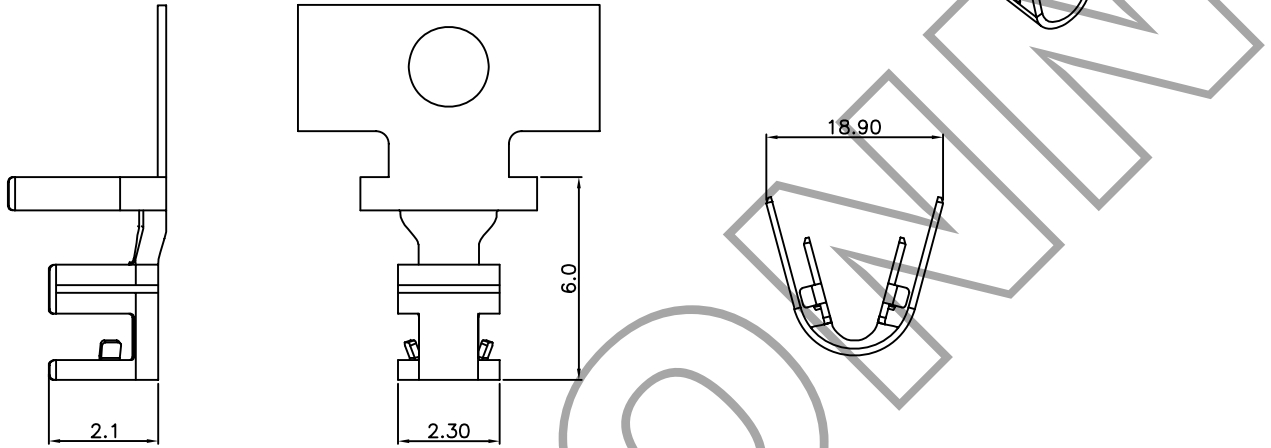

B1800-T — 1.80mm pitch Terminal

Reference Informations:

*Material: Brass

Ordering Information & Specifications

Unit: mm

Part No	Wire Range	Insulation O.D.	Material	Finish	Qty/reel
B1800-TP	AWG#22-#26	1.95mm(max)	Brass	Tin-plated	6,000pcs

B1800-X — 1.80mm pitch Terminal

Reference Informations:

*Material: Brass

Ordering Information & Specifications

Unit: mm

Part No	Wire Range	Insulation O.D.	Material	Finish	Qty/reel
B1800-TA	AWG#22-#26	1.95mm(max)	Brass	Tin-plated	6,000pcs